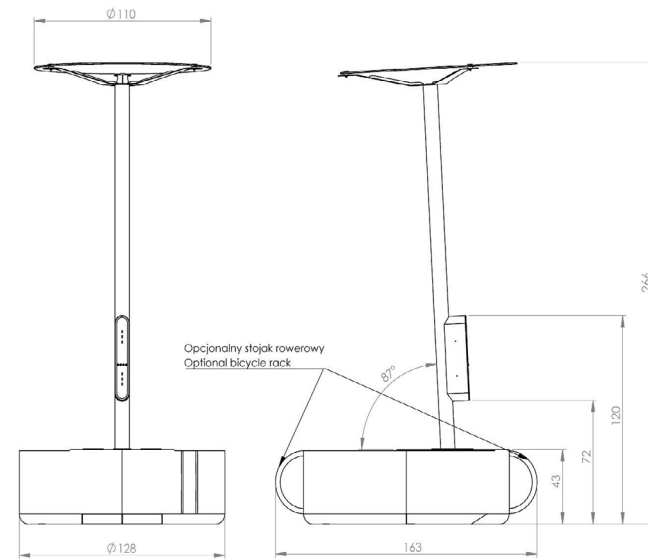

 **CHARGING OUTLETS & PADS**

 **BATTERY CHARGE INDICATOR**

 **AUTOMATIC LIGHTS**

 **VANDAL RESISTANT**

UNIVERSE | SOLAR CHARGING STATION

DESCRIPTION

A whimsical and colorful charging station with an impressive array of 6 USB ports and 2 wireless charging pads, incorporating a handy bench seat. The overhead solar panels are less prone to vandalism than flat solar benches and include LED lights for nighttime illumination.

The solar charging station forms parts of the expansive Universe range of street furniture which includes round and curved benches and planters.

These unique benches look great on their own but are most eye catching when combined with other seating units in the Universe range to create larger, integrated seating installations. These colorful units with their minimalist design blend perfectly into modern architectural spaces, creating visually exciting places to meet, relax, recharge and enjoy.

FEATURES

- Option of powder coated steel in any RAL color or sleek stainless-steel finish
- Perfectly integrates with other seating in the 'Universe' range of street furniture
- 6 x USB charging outlets plus 2 x Qi charging pad
- Overhead solar panels minimize danger of damage or vandalism
- Battery charge indicator indicates state of available power
- Ambient LED lights surrounding the USB ports switch on automatically when darkness falls

SPECIFICATIONS

SIZE	50" Dia. x 105"H Bench height 17"
WEIGHT	460 lb.
FRAME	Galvanized powder coated steel in any RAL color (std.)
SEAT	Softwood or hardwood
SOLAR PANELS	Total power 118W
BATTERY	55Ah
CHARGING OUTLETS	6 x USB, 2 x Qi wireless
LIGHTING	Three overhead lights for nighttime illumination. Ambient LED lighting around USB ports
WARRANTY	12 months carbon steel, 24 months stainless steel