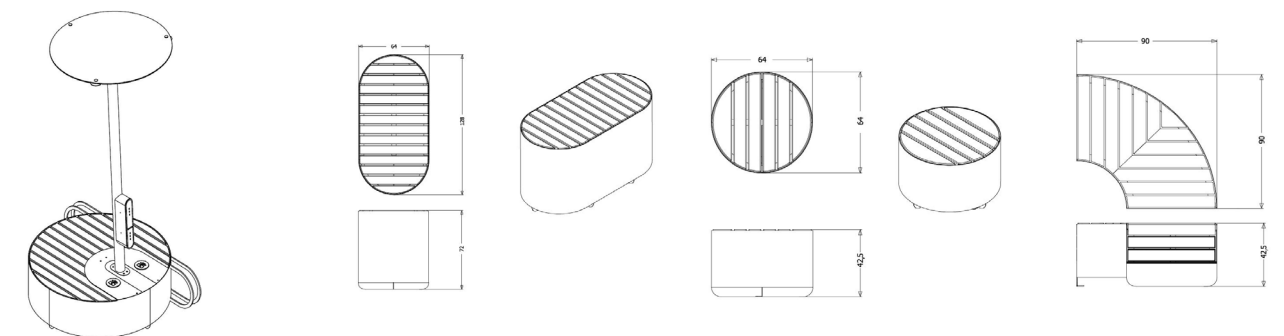

OPTIONS

- Stainless steel frame
- Sapele or Iroko hardwood seat
- Bicycle rack holding 2 bikes
- Bluetooth speaker with a music module with internal memory
- WiFi modem for internet access within the seating zone (requires service subscription)